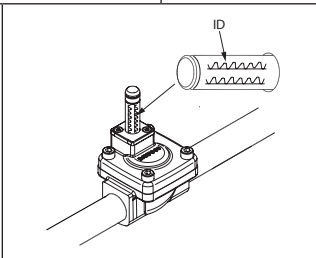

# Solenoid valve

Type EV220W 6 - EV220W 50

UK  
CA

032R5092

032R5092

Info for UK customers only: Danfoss Ltd. Oxford Road, UB9 4LH Denham, UK

13

DN	MWP	Max. test pressure PT
	[bar]	[bar]
6 - 10	10	50
14 - 50	10	25