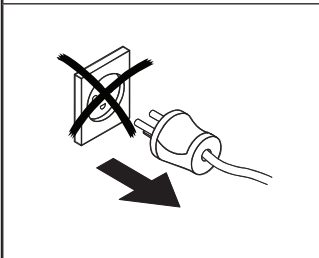

# Solenoid valve

Type EV220W 6 - EV220W 50

UK  
CA

032R5092

032R5092

Info for UK customers only: Danfoss Ltd. Oxford Road, UB9 4LH Denham, UK

13

DN	MWP	Max. test pressure PT
	[bar]	[bar]
6 - 10	10	50
14 - 50	10	25