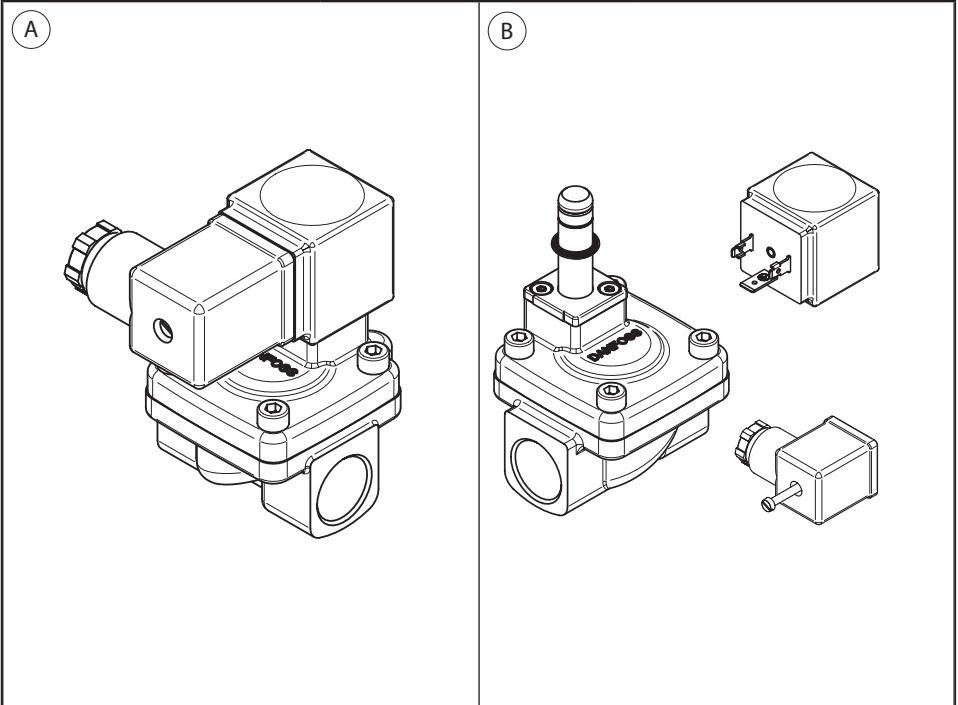

Installation guide

# Solenoid valve

Type EV220W 6 - EV220W 50

UK  
CA

032R5092

032R5092

Info for UK customers only: Danfoss Ltd. Oxford Road, UB9 4LH Denham, UK

13

DN	MWP	Max. test pressure PT
	[bar]	[bar]
6 - 10	10	50
14 - 50	10	25