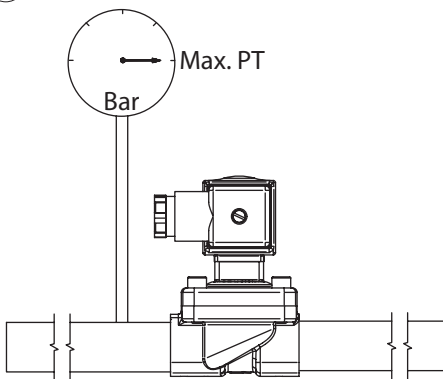

# Solenoid valve

Type EV220W 6 - EV220W 50

UK  
CA

032R5092

032R5092

Info for UK customers only: Danfoss Ltd. Oxford Road, UB9 4LH Denham, UK

13

DN	MWP	Max. test pressure PT
	[bar]	[bar]
6 - 10	10	50
14 - 50	10	25