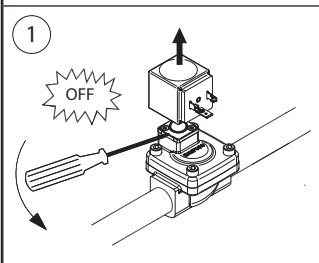

# Solenoid valve

Type EV220W 6 - EV220W 50

UK  
CA

032R5092

032R5092

Info for UK customers only: Danfoss Ltd. Oxford Road, UB9 4LH Denham, UK

13

DN	MWP	Max. test pressure PT
	[bar]	[bar]
6 - 10	10	50
14 - 50	10	25