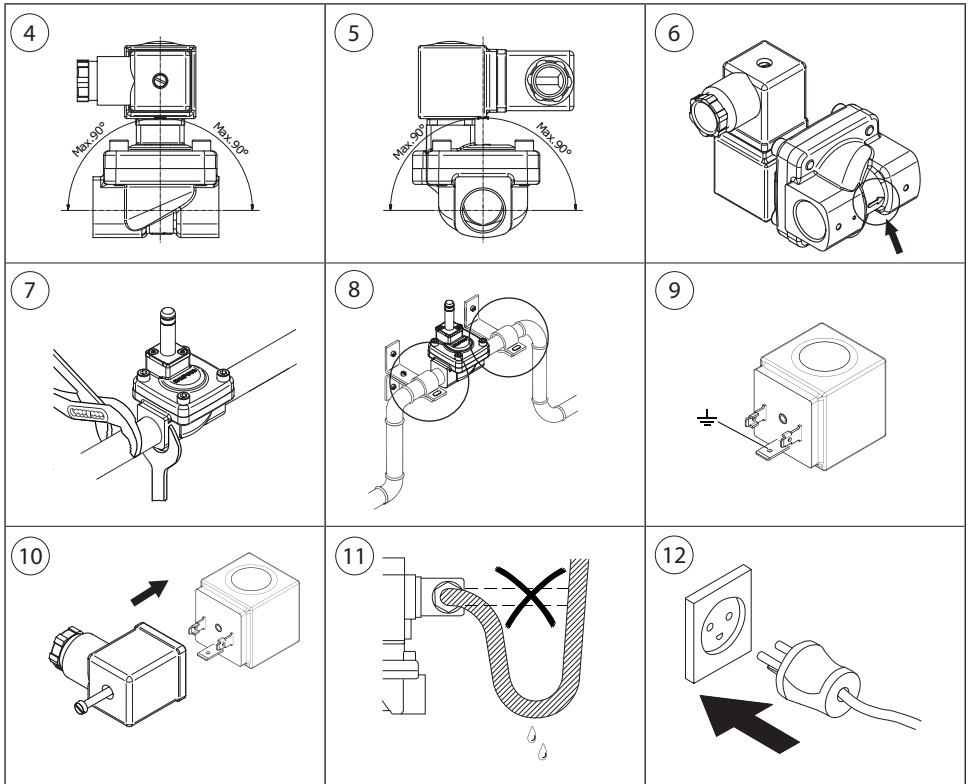

# Solenoid valve

Type EV220W 6 - EV220W 50

UK  
CA

032R5092

032R5092

Info for UK customers only: Danfoss Ltd. Oxford Road, UB9 4LH Denham, UK

13

DN	MWP	Max. test pressure PT
	[bar]	[bar]
6 - 10	10	50
14 - 50	10	25