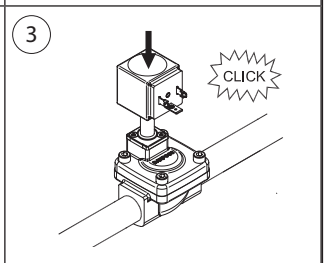

# Solenoid valve

Type EV220W 6 - EV220W 50

UK  
CA

032R5092

032R5092

Info for UK customers only: Danfoss Ltd. Oxford Road, UB9 4LH Denham, UK

13

DN	MWP	Max. test pressure PT
	[bar]	[bar]
6 - 10	10	50
14 - 50	10	25