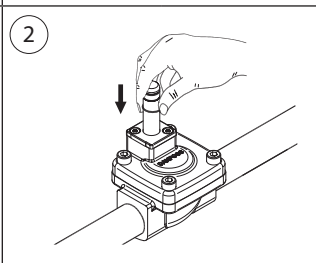

# Solenoid valve

Type EV220W 6 - EV220W 50

UK  
CA

032R5092

032R5092

Info for UK customers only: Danfoss Ltd. Oxford Road, UB9 4LH Denham, UK

13

DN	MWP	Max. test pressure PT
	[bar]	[bar]
6 - 10	10	50
14 - 50	10	25